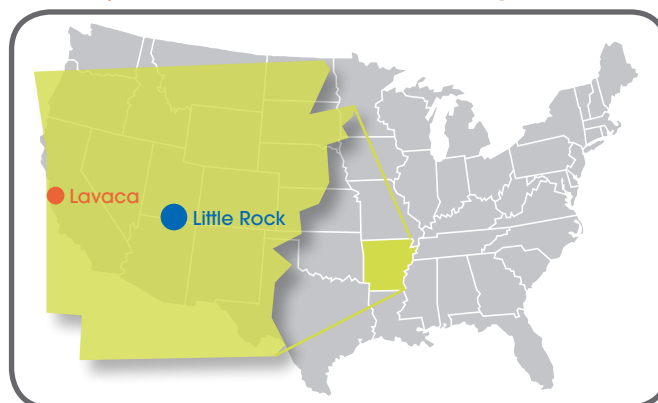

Public High School

School Profile

The Lavaca High School is committed to providing students with a quality education that will prepare them to be lifelong learners and productive citizens. It is a quiet rural community nestled in the heart of the Ozark Mountains. The nearest city is Fort Smith, Arkansas. Lavaca High School is excited to welcome international students into the high school and community. Students are encouraged to share their own culture at the same time as they are expected to be active in school to learn and live US culture and daily life, with the support of the entire community, not just one host family. The school has knowledgeable staff members who genuinely care for children. Lavaca High School strives to create an atmosphere that not only builds minds that think, but hearts that care and hands that serve.

www.cityoflavaca.com

Population 2,225

2.45 Hours Northwest of Little Rock Airport Code – FSM

Number of Students

300

District Website

www.lavacapublicschools.k12.ar.us

Teacher/Student Ratio

1:11

Community Information

Lavaca is a typical Midwest small town. Students can experience the real America here and will be welcomed with curiosity, interest and great support. The landscape is beautiful and offers a lot of many outdoor activity options all year round.