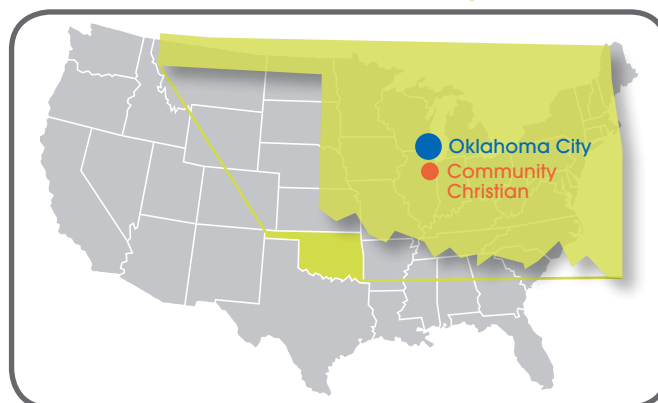

Private Day School

School Profile

Founded in 1986, Community Christian School offers students K-12 a Christian values based and college preparatory curriculum. The upper school consists of approximately 290 students who enjoy small classes where they can actively participate in group discussions and receive personal attention when they need help. The teachers are caring and often available to the students outside the classroom, many of them acting as coaches and club mentors. Students can participate in a variety of Athletic programs and school pride is strong and evident through the school's booster club, cheerleading, and band!

www.visitnorman.com

Population 109,063